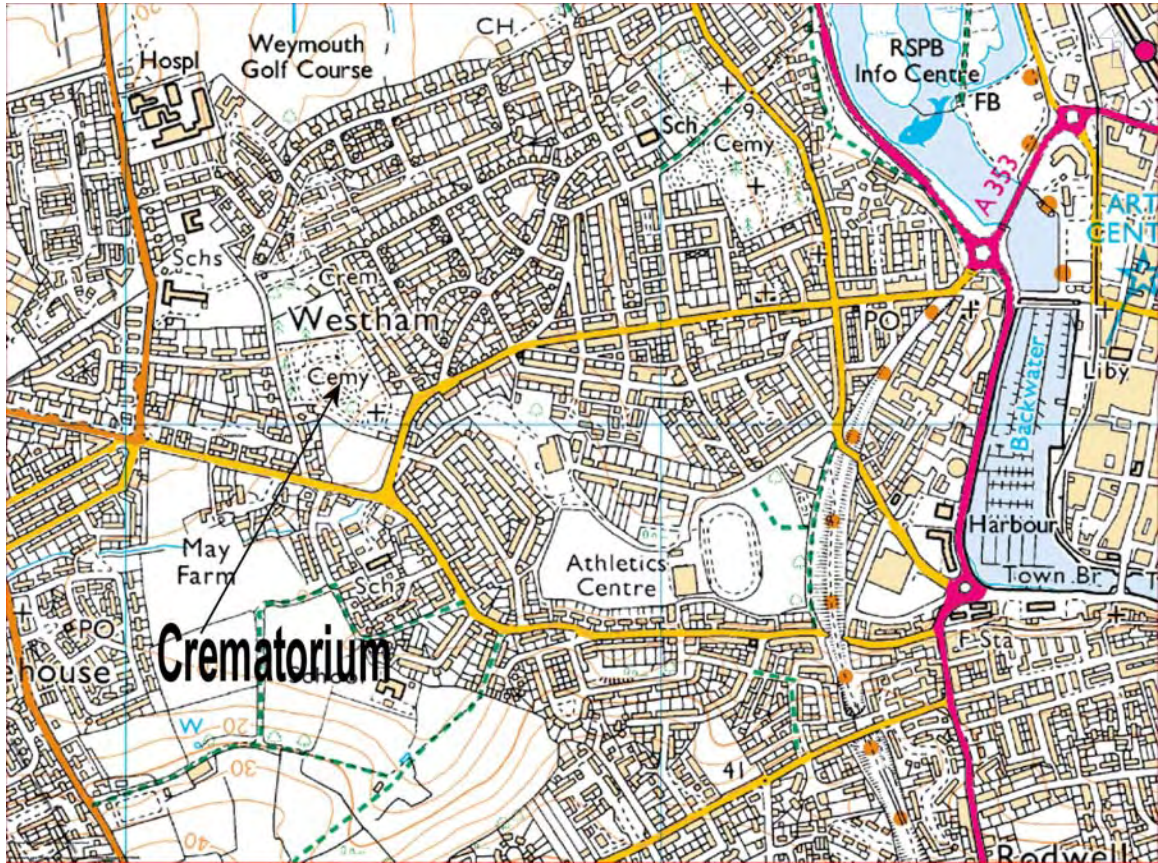

The Location of Weymouth Crematorium

(c) Crown copyright 2008. All rights reserved
Weymouth & Portland Borough Council. Licence number 100019690