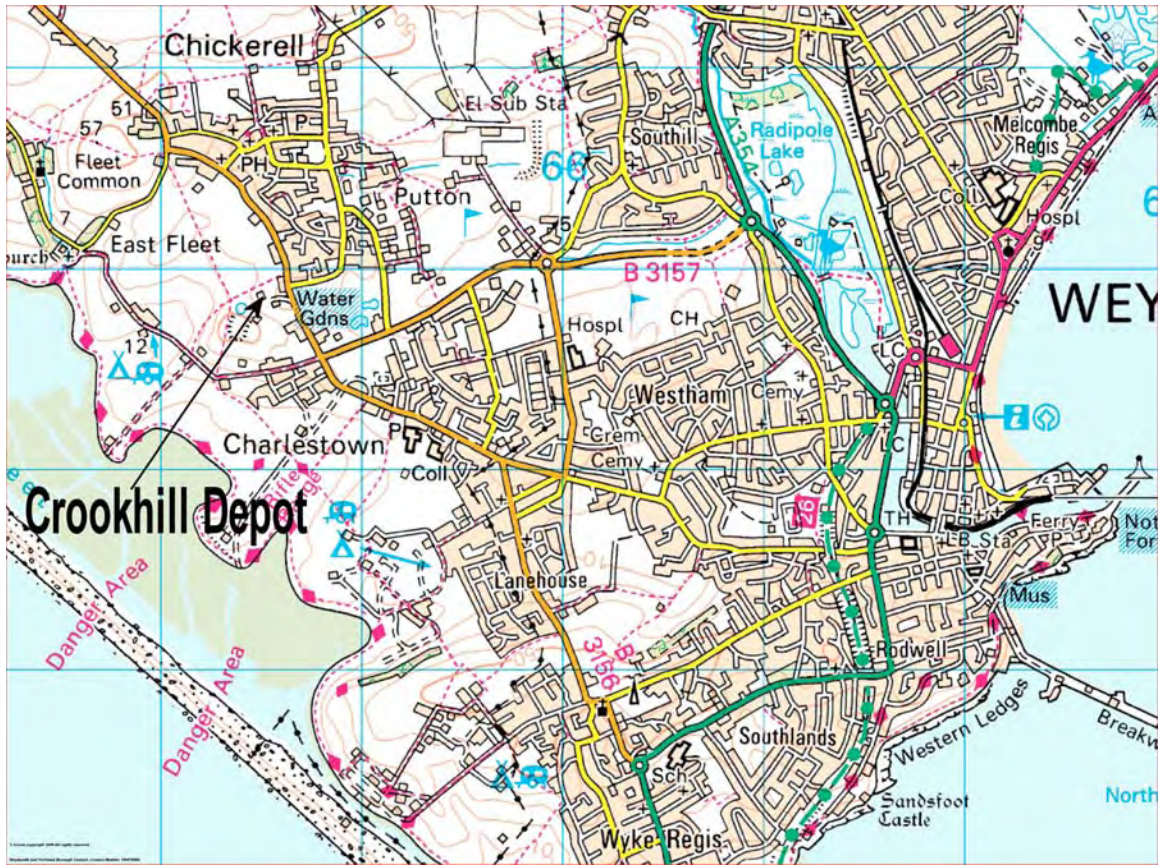

The Location of the Crookhill Depot

(c) Crown copyright 2008. All rights reserved
Weymouth & Portland Borough Council. Licence number 100019690